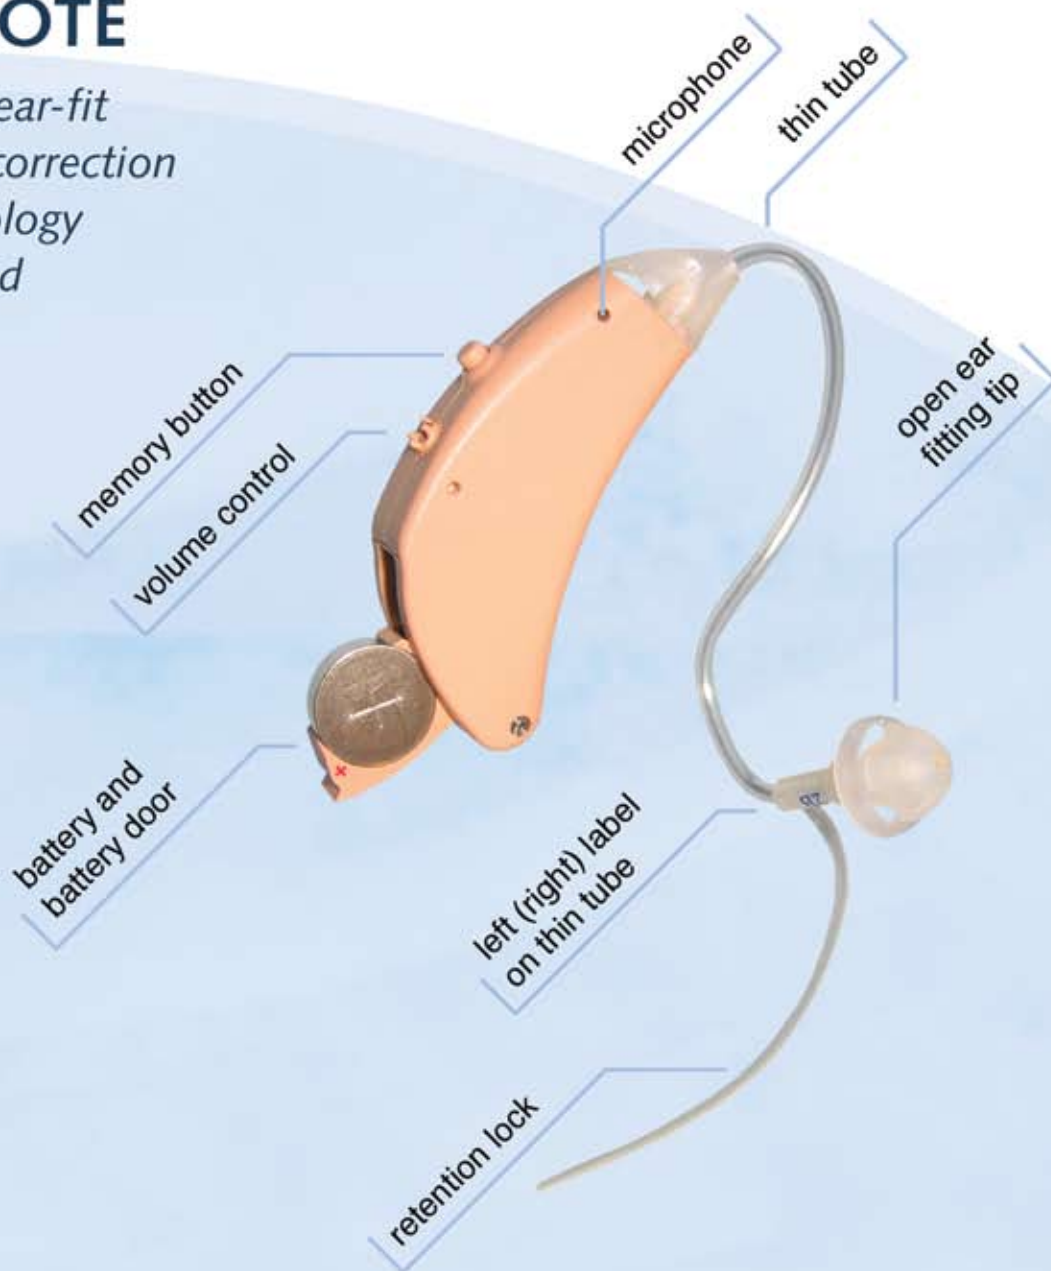

Nexear

Hearing Improved

800 OTE

NOW!

Nexear™ 800 OTE

- Comfortable, open-ear-fit
- Immediate hearing correction
- Latest digital technology
- Warranty/trial period

Ready to Wear

- Select a tube
- Select a tip
- Place a battery

Hearing Improved

NOW!

Latest over-the-ear instant fit Affordable hearing improvement

ADDITIONAL FEATURES

100% DSP Digital Signal Processing

- 12 frequency bands

Adaptive Feedback Cancellation

- Automatically reduces feedback (whistling)
- 17dB added stable gain
- Improves telephone clarity

2 Channel Wide Dynamic Range Compression

- Soft sounds amplified more than loud sounds
- Detects and instantly reduces loud sounds

Two Memories with Push Button Selection

- General listening
- Mute

Custom Open Ear Fit

- Latest over-the-ear technology
- Ear canal remains open to naturally receive ambient sounds
- Ideal for people experiencing problems hearing high frequencies
- Eliminates occlusion (hollow sounding voice or echo effect) caused by a sealed ear canal
- Self fit by selecting from three thin tubes and two fitting tips
- Replaceable size 312 battery with an average life of 225 hours
- Designed to accommodate individuals with a mild to moderate hearing loss