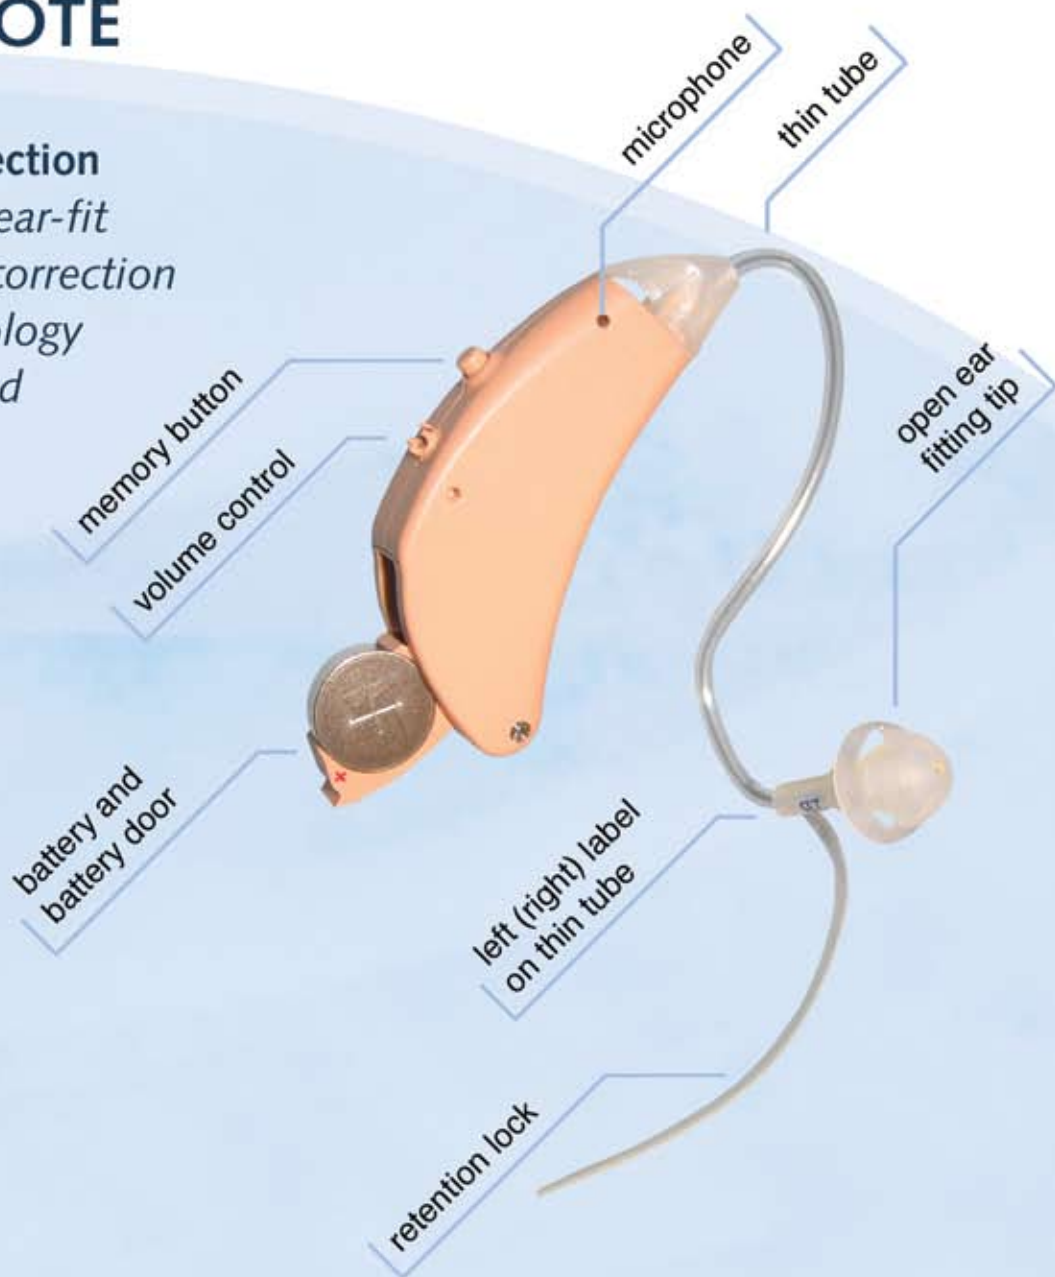

Nexear

Hearing Improved

900 OTE

NOW!

Nexear™ 900 OTE

Multiple Memories
with Push Button Selection

- Comfortable, open-ear-fit
- Immediate hearing correction
- Latest digital technology
- Warranty/trial period

Ready to Wear

- Select a tube
- Select a tip
- Place a battery

Hearing Improved

NOW!

Latest over-the-ear instant fit Affordable hearing improvement

ADDITIONAL FEATURES

Multiple Memories With Push Button Selection

- General Listening
- Noise Reduction
- Music Listening
- Mute

100% DSP Digital Signal Processing

- 12 frequency bands

Adaptive Feedback Cancellation

- Automatically reduces feedback (whistling)
- 17dB added stable gain
- Improves telephone clarity

2 Channel Wide Dynamic Range Compression

- Soft sounds amplified more than loud sounds
- Detects and instantly reduces loud sounds

Custom Open Ear Fit

- Latest over-the-ear technology
- Ear canal remains open to naturally receive ambient sounds
- Ideal for people experiencing problems hearing high frequencies
- Eliminates occlusion (hollow sounding voice or echo effect) caused by a sealed ear canal
- Self fit by selecting from three thin tubes and two fitting tips
- Replaceable size 312 battery with an average life of 225 hours
- Designed to accommodate individuals with a mild to moderate hearing loss